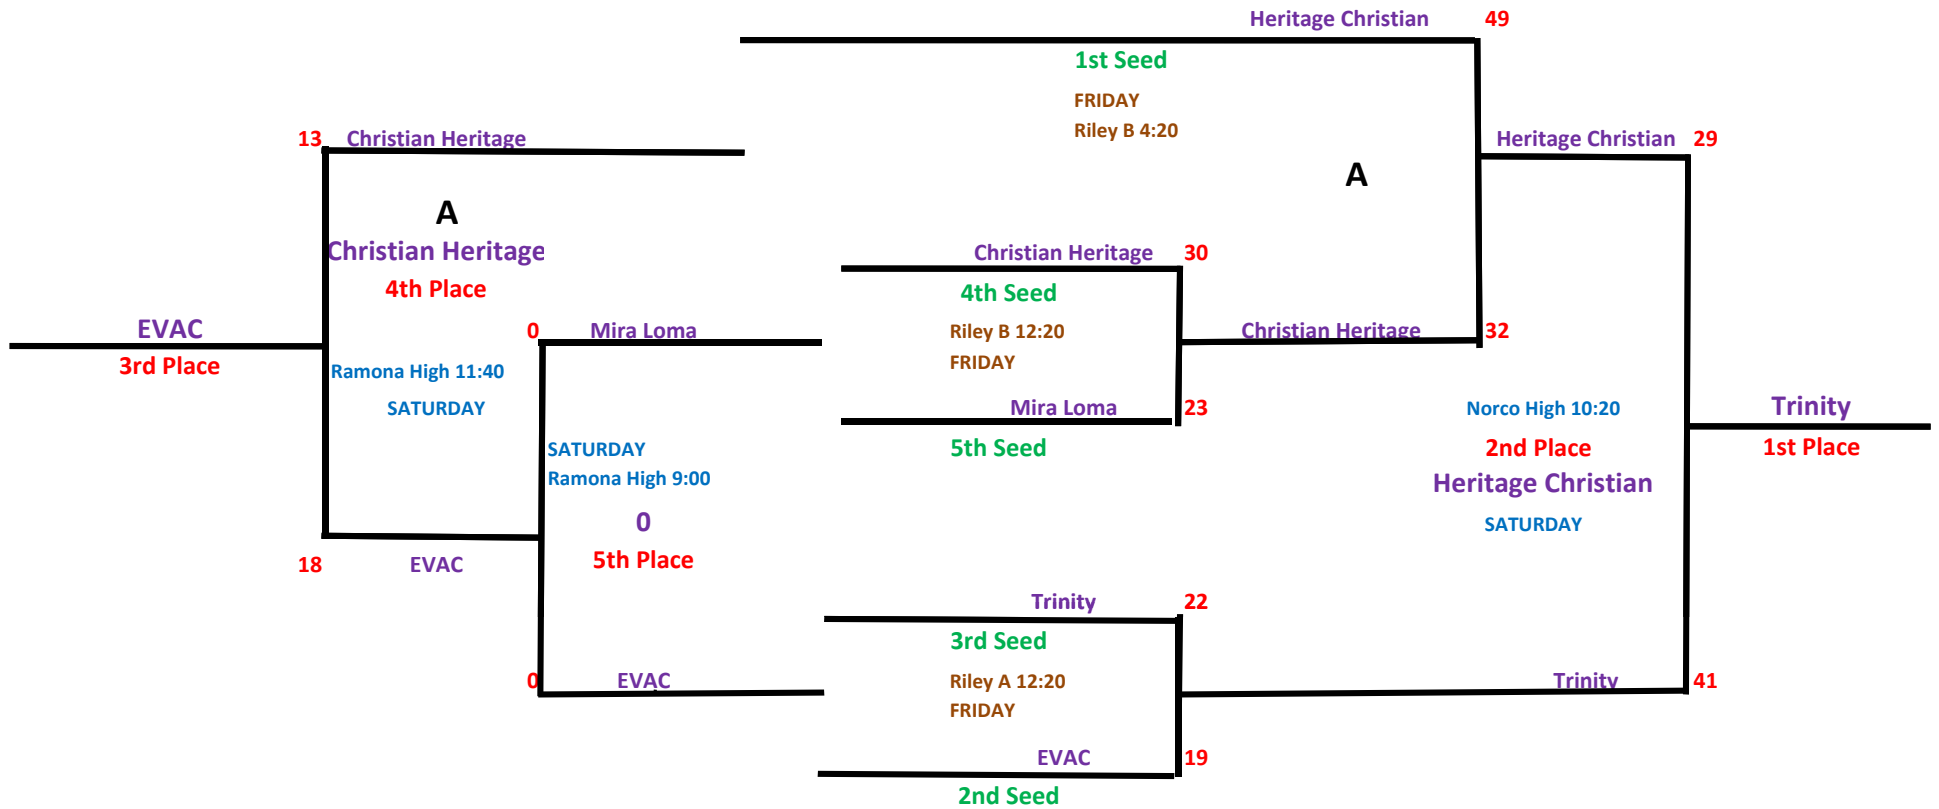

MARCH GLADNESS Freshman Girls

2010

Highest Seed team is Home Team and wears white